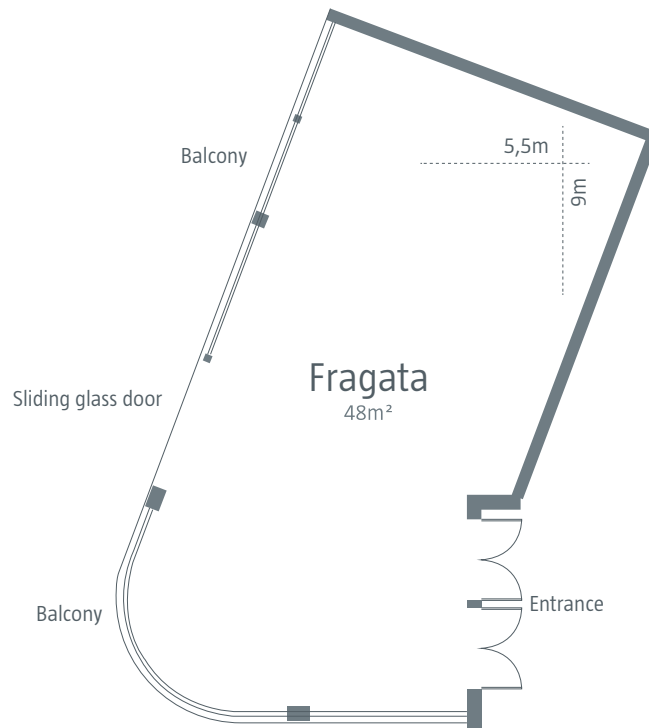

FLOOR -1 . ROOM CRUZEIRO

**Dimensions**

Area: 116 m<sup>2</sup>  
 Column: 2  
 Length: 15 m  
 Width: 7,8 m  
 Height: 2,7 m  
 Sq. feet: 1249

**Accesses**

Nr. Doors: 2  
 Doors Height: 2,2 m  
 Doors Widht: 1,38 m

FLOOR 0 . ROOM NAVEGADOR

**Dimensions**

Area: 80 m<sup>2</sup>  
 Column: -  
 Length: 9,7 m  
 Width: 8,15 m  
 Height: 3,2 m  
 Sq. feet: 861

**Accesses**

Nr. Doors: 2  
 Doors Height: 2 m  
 Doors Width: 1,38 m

**Dimensions**

Area: 140 m<sup>2</sup>  
 Column: -  
 Length: 15,3 m  
 Width: 9 m  
 Height: 3,2 m  
 Sq. feet: 1507

**Accesses**

Nr. Doors: 3  
 Doors Height: -  
 Doors Widht: -

**Air Condition and Lighting**

**Equipments Included:**

mineral water, paper, pens, flipchart, screen

Capacity						
Theater	School	Cabaret	U shape	Cocktail	Banquet	Buffet
						
-	-	-	-	140	120	100

**FLOOR 5 . ROOM FRAGATA**

**Dimensions**