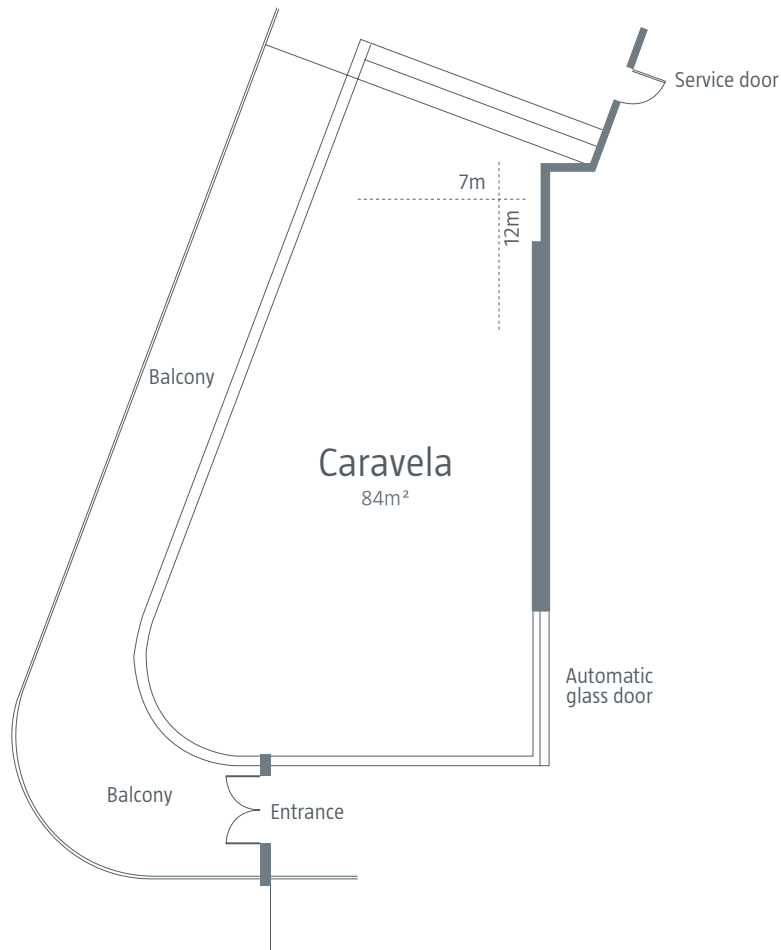

mineral water, paper, pens, flipchart, screen

Capacity						
Theater	School	Cabaret	U shape	Cocktail	Banquet	Buffet
						
25	18	6	20	30	12	12

\*digital line

FLOOR 6 . CARAVELA BAR

**Dimensions**

Area: 84 m<sup>2</sup>  
 Column: -  
 Length: 12 m  
 Width: 7 m  
 Height: 2,4 m  
 Sq. feet: 904